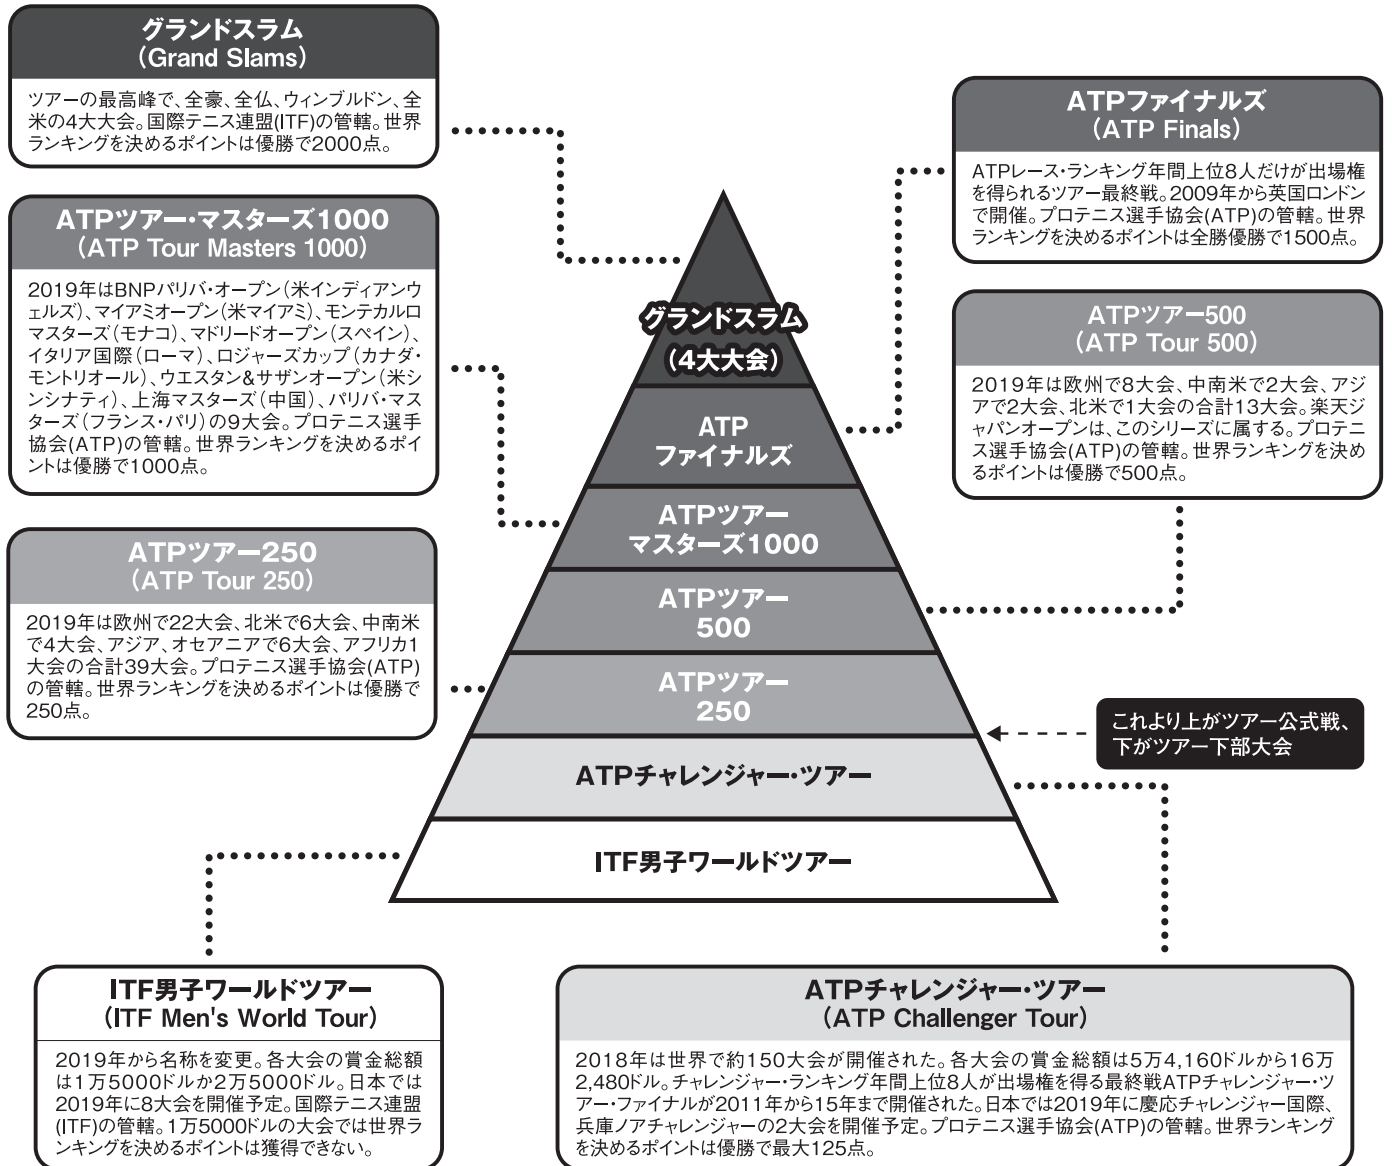

2019年ATPツアーとITFワールドツアー(男子)の仕組み

※年齢制限(Age Limitation)／14歳未満の選手は、すべてのプロ大会に出場できない。
ATP管轄の大会には、14歳は最多8大会、15歳は最多12大会に出場できる。16歳以上になると大会数の制限はない

■国際テニス連盟(International Tennis Federation = ITF)

1913年に12カ国で設立されたテニスの国際統括団体。当初は国際ローンテニス連盟の名称だったが、1977年にローンという単語を外し現在の名称となった。テニスの普及と発展、基本ルールなどを統括する。2019年時点で加盟数は210カ国。会長は2015年からDavid Haggerty(USA)。大会ではグランドスラム、オリンピック、デビスカップ、フェドカップ、男女プロサーキット、ジュニア世界ツアー、車いすテニスツアー、シニアツアー、ビーチテニスなどを管轄。

■プロテニス選手協会(the Association of Tennis Professionals = ATP)

1972年に設立された男子プロテニスの選手団体。会長は2014年からChris Kermode(GBR)。1973年にコンピューター・ランキング制度を導入。ATPランキングとして、各大会のエントリーやシードなどに採用されている。世界ランキングとは、このATPランキングを指す。男子ツアーは1970年にGrand Prix(グランプリ)として開始。ATPは1990年からATPワールドツアーとして男子世界ツアーを単独で運営統括している。2019年は30カ国で63大会を開催予定。

◆デビスカップ(Davis Cup)

世界最強国を決める男子国別対抗戦。1900年に米英の間で始まった。2019年の参加数は133カ国。2018年優勝はクロアチア。2019年から競技方式を大幅に変更。デビスカップ・ファイナルを1カ所で18カ国で戦う。2019年の会場はスペイン・マドリード。その下に3地域のグループがある。毎年、入れ替え戦を行う。国際テニス連盟(ITF)の管轄。